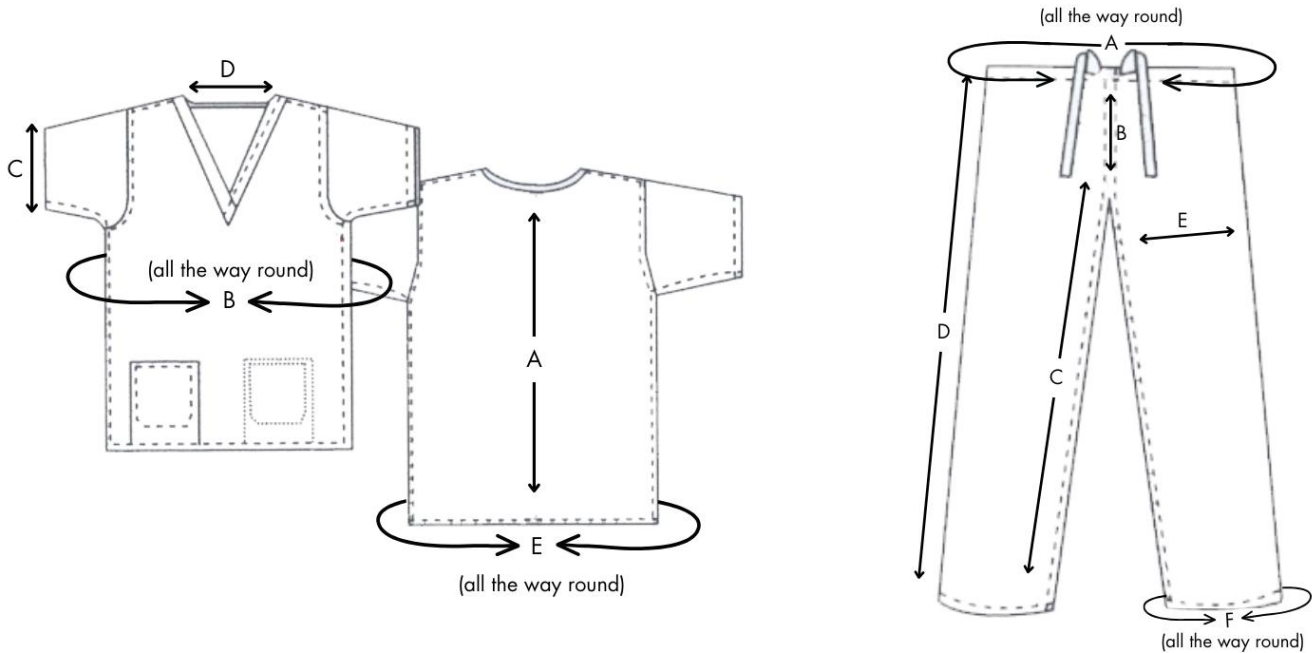

NHS Essential Unisex Reversible Scrub Suits

Material: 65% Polyester, 35% Cotton

Colours: Navy, Cobalt, Mid Blue, Turquoise, Mid Green, Misty, Raspberry, Hunter Green

Sizes: XS, S, M, L, XL, 2XL, 3XL, 4XL

Product codes: See overleaf

Washable:     

Shown here (left to right): Turquoise, Navy, Raspberry, Mid Green, Misty, Hunter Green.

Scrubs size chart

Tunic top

- A: Length (cm)
- B: Chest Circumference (cm)
- C: Sleeve Depth (cm)
- D: Collar width (cm)
- E: Hip circumference (cm)

X Small	Small	Medium	Large	X Large	2XL	3XL	4XL
71	72	72	73	75	77	81	86
101	107	119	129	142	147	154	163
21	21	23	23	23	25	25	27
16	19	20	20	20	20	20	21
100	105	118	129	142	147	154	162

Trousers

- A: Waist Circumference (cm)
- B: Front rise (cm)
- C: Inside Leg Length (cm)
- D: Waist to Ankle Length (cm)
- E: Thigh width (cm)
- F: Cuff circumference (cm)

Colour coded sizes for easy identification

On the top, found on the neck as per below image. On the trousers, found on the drawstring at the waist.

Colour code	Colour name	Size	Size
	DARK BLUE	EXTRA SMALL	XS
	YELLOW	SMALL	SML
	BROWN	MEDIUM	MED
	WHITE	LARGE	LGE
	PINK	EXTRA LARGE	XLG
	ORANGE	EXTRA EXTRA LARGE	2XL
	RED	EXTRA EXTRA EXTRA LARGE	3XL
	GREEN	EXTRA EXTRA EXTRA EXTRA LARGE	4XL